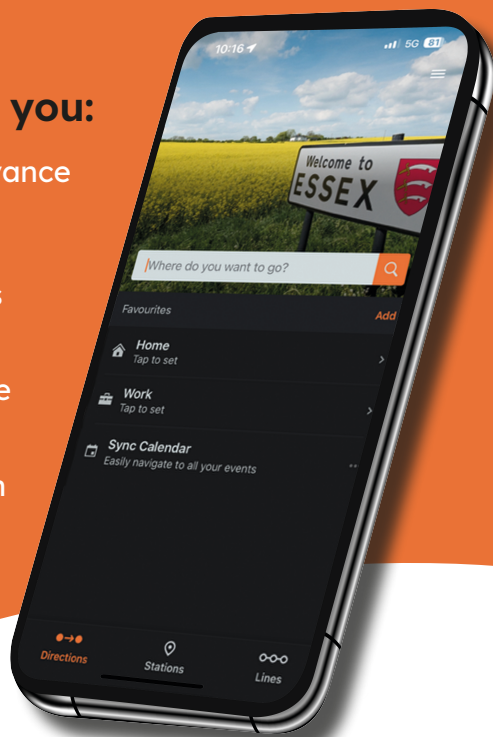

# Journey Planning Made Simple

Search and plan sustainable journeys across Essex by train, bus, bike and walking with the free TravelEssex app.

The TravelEssex app helps you:

-  Plan journeys up to 7 days in advance
-  View your nearby stops
-  Set favourite locations for places you visit often
-  See all transport operators in one handy place
-  Sync your calendar to easily plan trips or meetings
-  Choose start and finish points and see your journey and departure times

Available on the  
App Store

ANDROID APP ON  
Google Play

Scan me to download

[www.travessex.co.uk](http://www.travessex.co.uk)

Provided by Essex County Council  
as part of our commitment to  
improve bus information

# Journey Planning Made Simple

Search and plan sustainable journeys across Essex by train, bus, bike and walking with the free **TravelEssex** app.

The **TravelEssex** app helps you:

-  Plan journeys up to 7 days in advance
-  View your nearby stops
-  Set favourite locations for places you visit often
-  See all transport operators in one handy place
-  Sync your calendar to easily plan trips or meetings
-  Choose start and finish points and see your journey and departure times