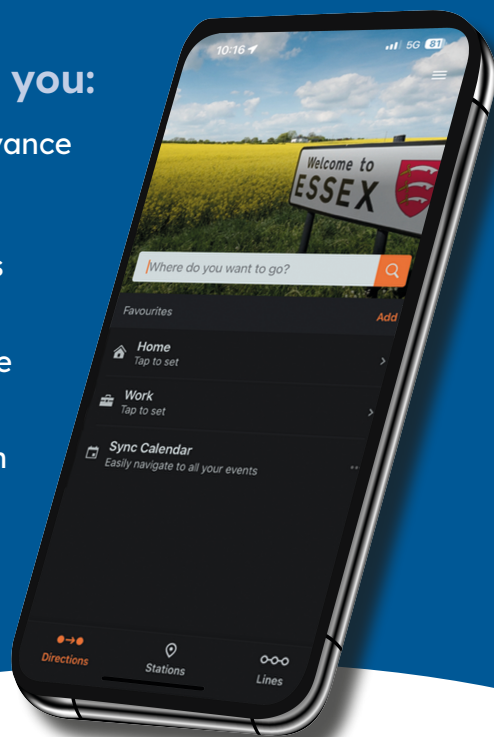

# Journey Planning Made Simple

Search and plan sustainable journeys across Essex by train, bus, bike and walking with the free TravelEssex app.

The TravelEssex app helps you:

-  Plan journeys up to 7 days in advance
-  View your nearby stops
-  Set favourite locations for places you visit often
-  See all transport operators in one handy place
-  Sync your calendar to easily plan trips or meetings
-  Choose start and finish points and see your journey and departure times

Available on the  
App Store

ANDROID APP ON  
Google Play

Scan me to download

[www.travessex.co.uk](http://www.travessex.co.uk)

Provided by Essex County Council  
as part of our commitment to  
improve bus information

# Journey Planning Made Simple

Search and plan sustainable journeys across Essex by train, bus, bike and walking with the free **TravelEssex** app.

The **TravelEssex** app helps you:

-  Plan journeys up to 7 days in advance
-  View your nearby stops
-  Set favourite locations for places you visit often
-  See all transport operators in one handy place
-  Sync your calendar to easily plan trips or meetings
-  Choose start and finish points and see your journey and departure times